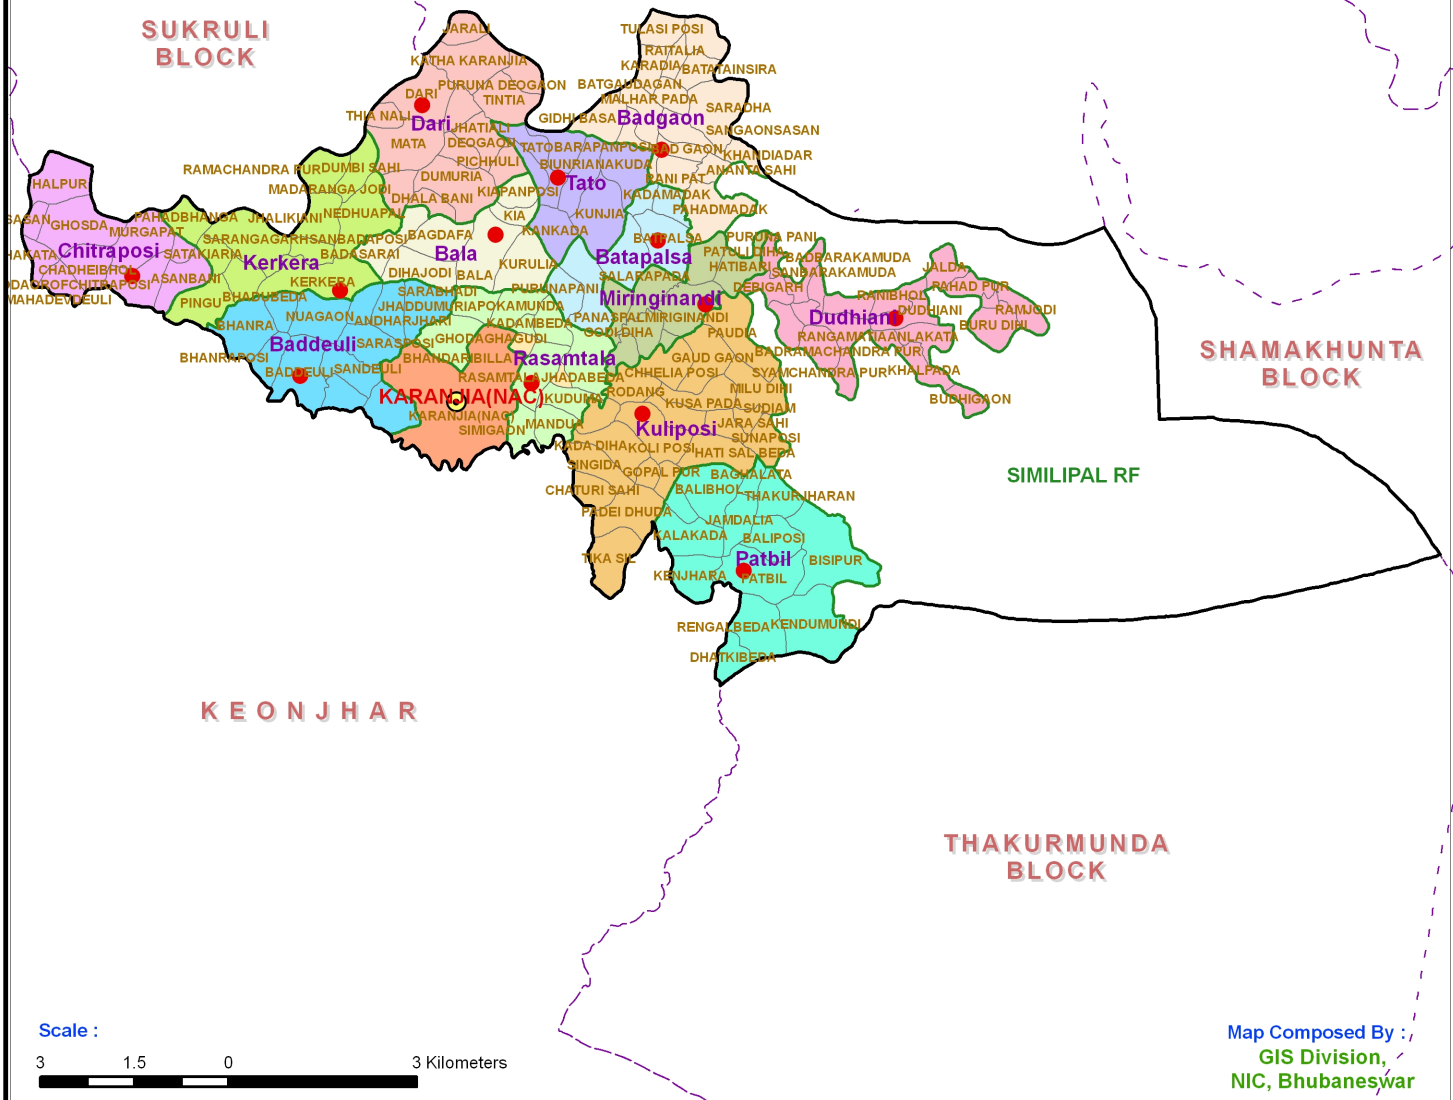

GRAM PANCHAYAT

**KARANJIA BLOCK
MAYURBHANJ DISTRICT**

JHARKHAND

KUSUMI BLOCK

BANGIRIPOSI BLOCK

RARUAN BLOCK

JASHIPUR BLOCK

SUKRULI BLOCK

SHAMAKHUNTA BLOCK

Map Composed By :
GIS Division,
NIC, Bhubaneswar

INDIA			ODISHA			MAYURBHANJ			LEGEND					
<p>Odisha</p>			<p>Mayurbhanj</p>			<p>Karanja Block</p>			<ul style="list-style-type: none"> Block Headquarter GP Headquarter Block Boundary GP Boundary Village Boundary 			<ul style="list-style-type: none"> Bala GP Name HALPUR Village Name 		
Data Source : District Administration														